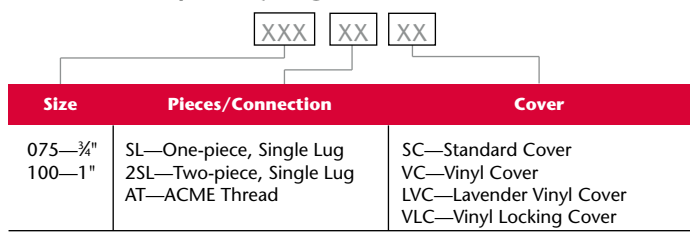

Quick Coupler Series Friction Loss Data—U.S.

Model Number	GPM Flow											
	10	15	20	25	30	35	40	50	60	70	85	100
075-SLSC	1.5	3.1	5.3	8.5								
100-2SLLC			1.1	2.2	3.6	5.7	8.0					

Note: For optimum sprinkler performance when designing a system, be sure to calculate total friction loss to ensure sufficient downstream pressure. Values listed in psi. Flow rates are recommended not to exceed 5 psi loss.

Quick Coupler Series Friction Loss Data—Metric

Model Number	LPM Flow										
	35	50	75	100	125	150	175	225	275	325	375
075-SLSC	0,1	0,2	0,4	0,6							
100-2SLLC			0,1	0,2	0,3	0,5					

Note: For optimum sprinkler performance when designing a system, be sure to calculate total friction loss to ensure sufficient downstream pressure. Values listed in bar. Flow rates are recommended not to exceed 0,3 bar loss. For kPa values, multiply tabular values by 100. For Kg/cm² values, multiply tabular values by 1,02.

Specifying Information

Example: A 1" (25mm) one-piece, single lug Quick Coupler Valve with a vinyl locking cover, would be specified as: **100-SLVC**